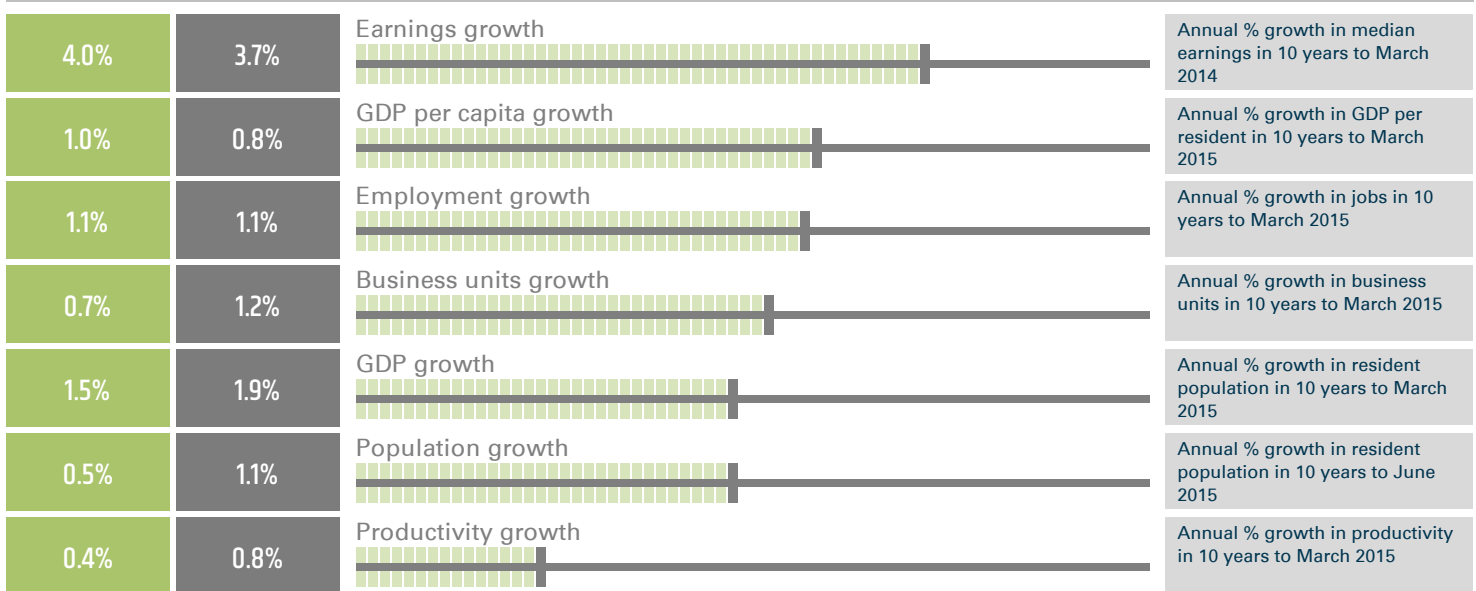

## 10-year performance indicators (2005-2015)

Local Area || New Zealand || Low || Marlborough District's rank against 66 territorial authorities || High

## Size indicators 2015