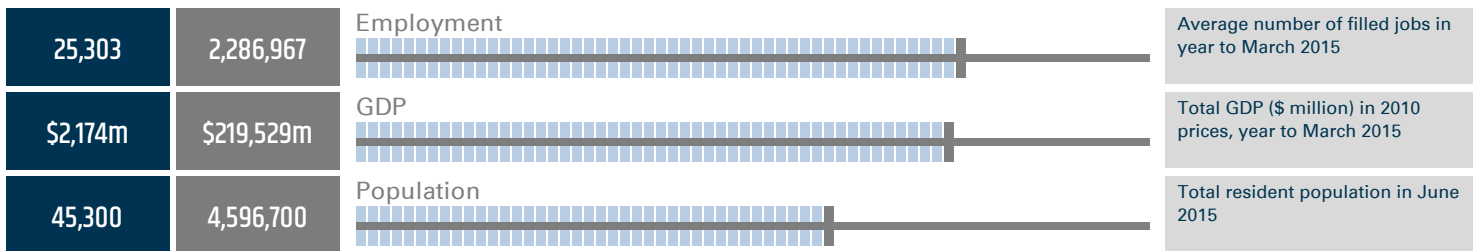

## 10-year performance indicators (2005-2015)

Local Area || New Zealand || Low || Marlborough District's rank against 66 territorial authorities || High

## Size indicators 2015